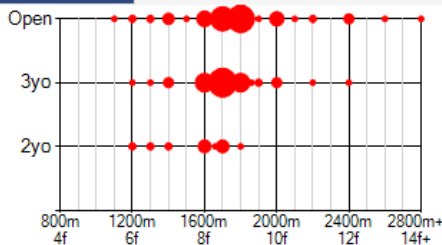

Stallion Match : TAPIT X FORMAL RECEPTION

This is a 20/20 Mating

A 20/20 mating occurs when a pattern has two or more Graded Stakes Winners with CSI values above 20. This indicates that this pedigree is exceptional as there are at least two superior horses with a very similar pattern.

1 2 3 4 5 6 7 8 9 10

Aptitude Profile

The Aptitude Profile shows the Age and Distance range of Stakeswinners bred with this pattern. The larger the Red Dot, the

Hypo-Mating Pedigree